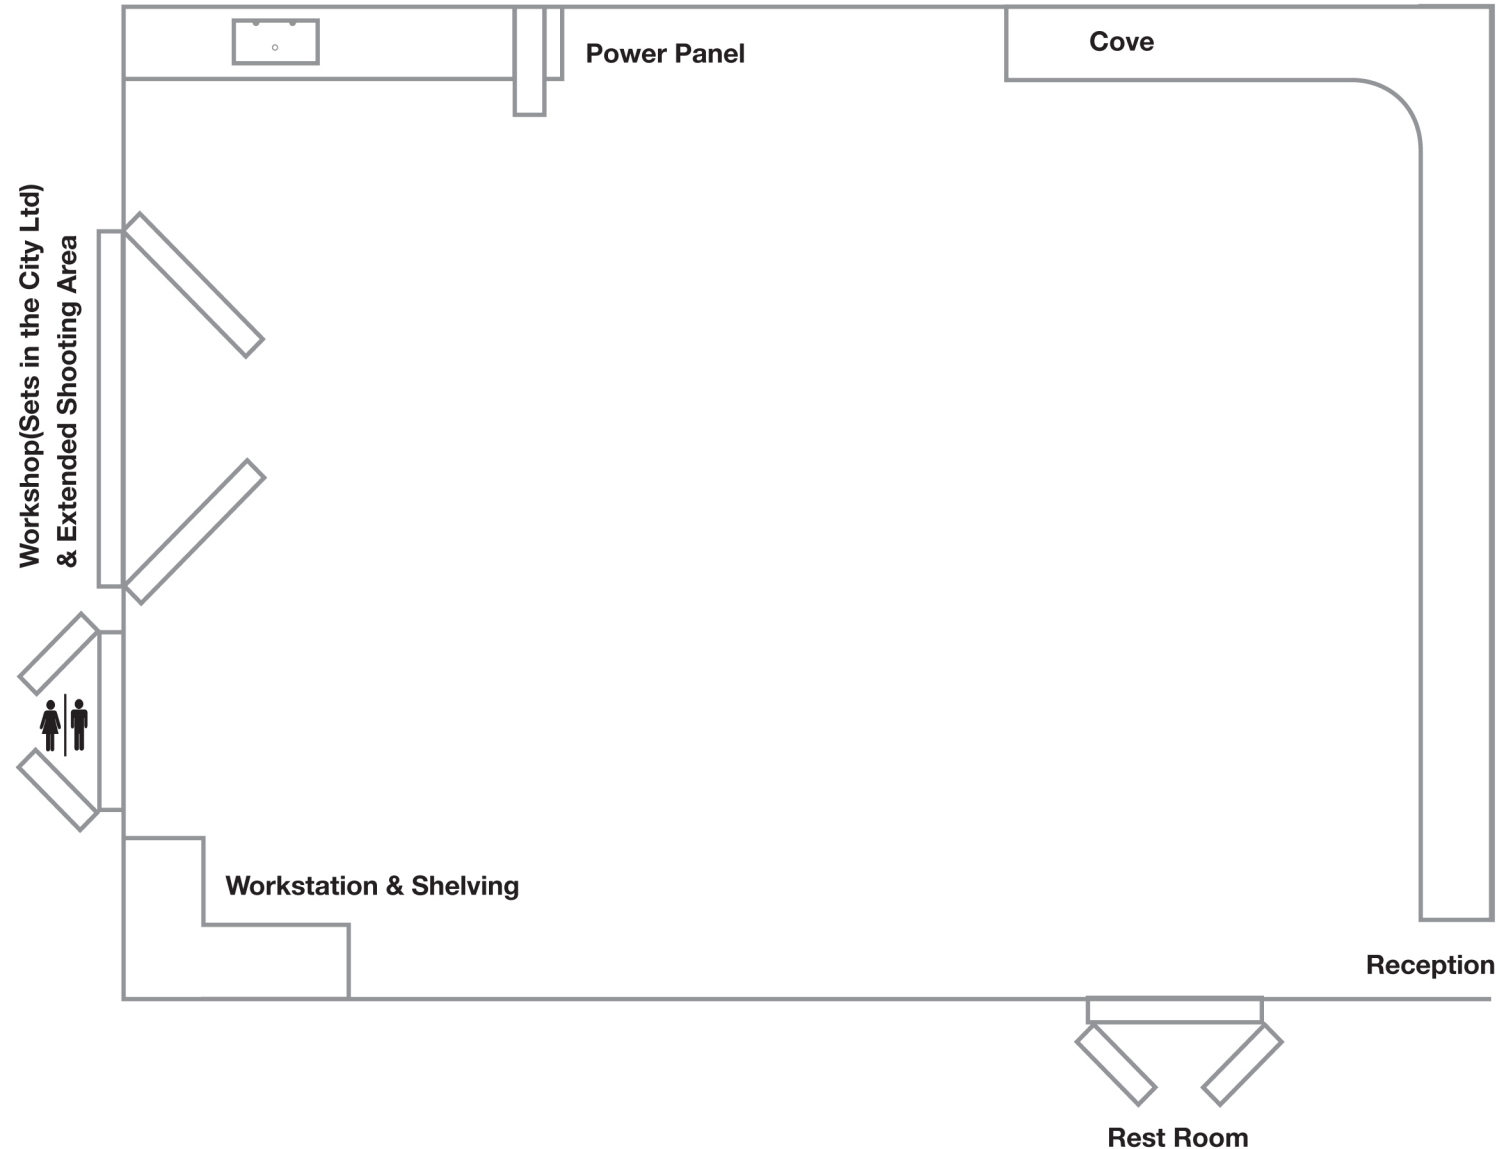

# Studio One

## Location House

### Dimensions:

- 8m x 11m (26ft x 35ft)
- 4.7m high (15.6ft high)
- 8m cove wraps 1m at top and returns 3.5m

### Facilities

- level timber floor
- structural grid
- blackout
- possible to drive in
- workstation
- sink with hot and cold
- 3 phase power through 63, 32 and 16amp 4343 sockets
- large extraction fan
- large rest room facility adjoining studio
- staff on site
- Set build and shoot support from Sets in the City Ltd
- Changing room
- Make up area with mirror & adjustable chair
- Shower
- Wireless Internet access